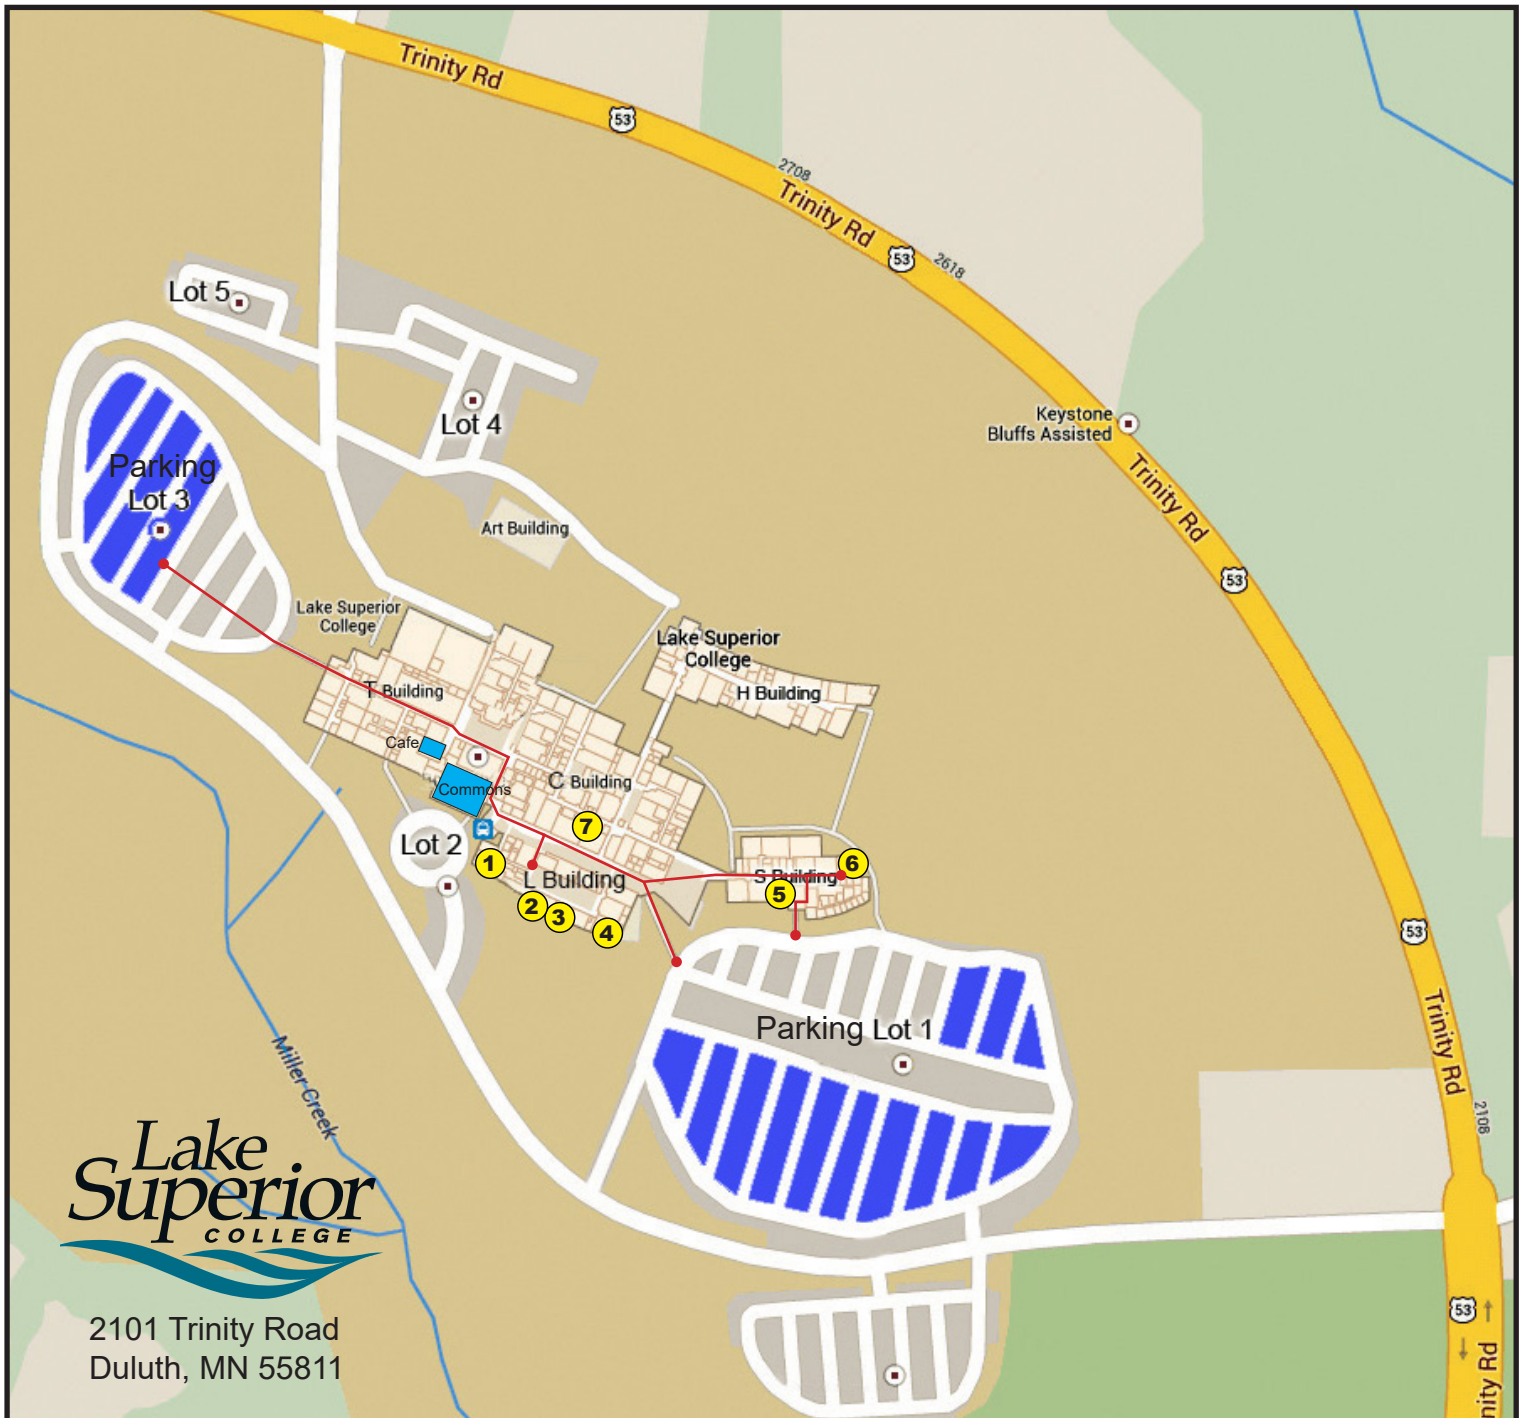

Lake Superior College Parking Map & Campus Map for Continuing Education & Customized Training Classes

2101 Trinity Road
Duluth, MN 55811

Commonly Used Rooms for CECT Classes:

 Parking - No Permit Required